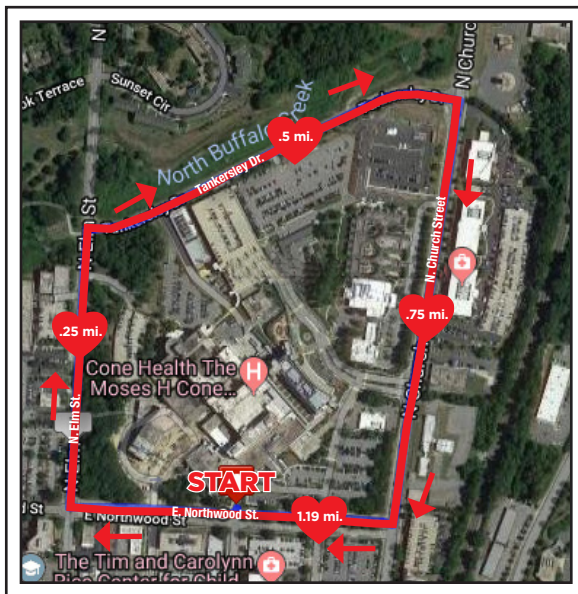

**CONE HEALTH®**

**walks**

Your path to a healthy heart starts here.

MOSES H. CONE MEMORIAL HOSPITAL

# Heart Smart Trail

**One lap equals approximately 1.19 miles.**