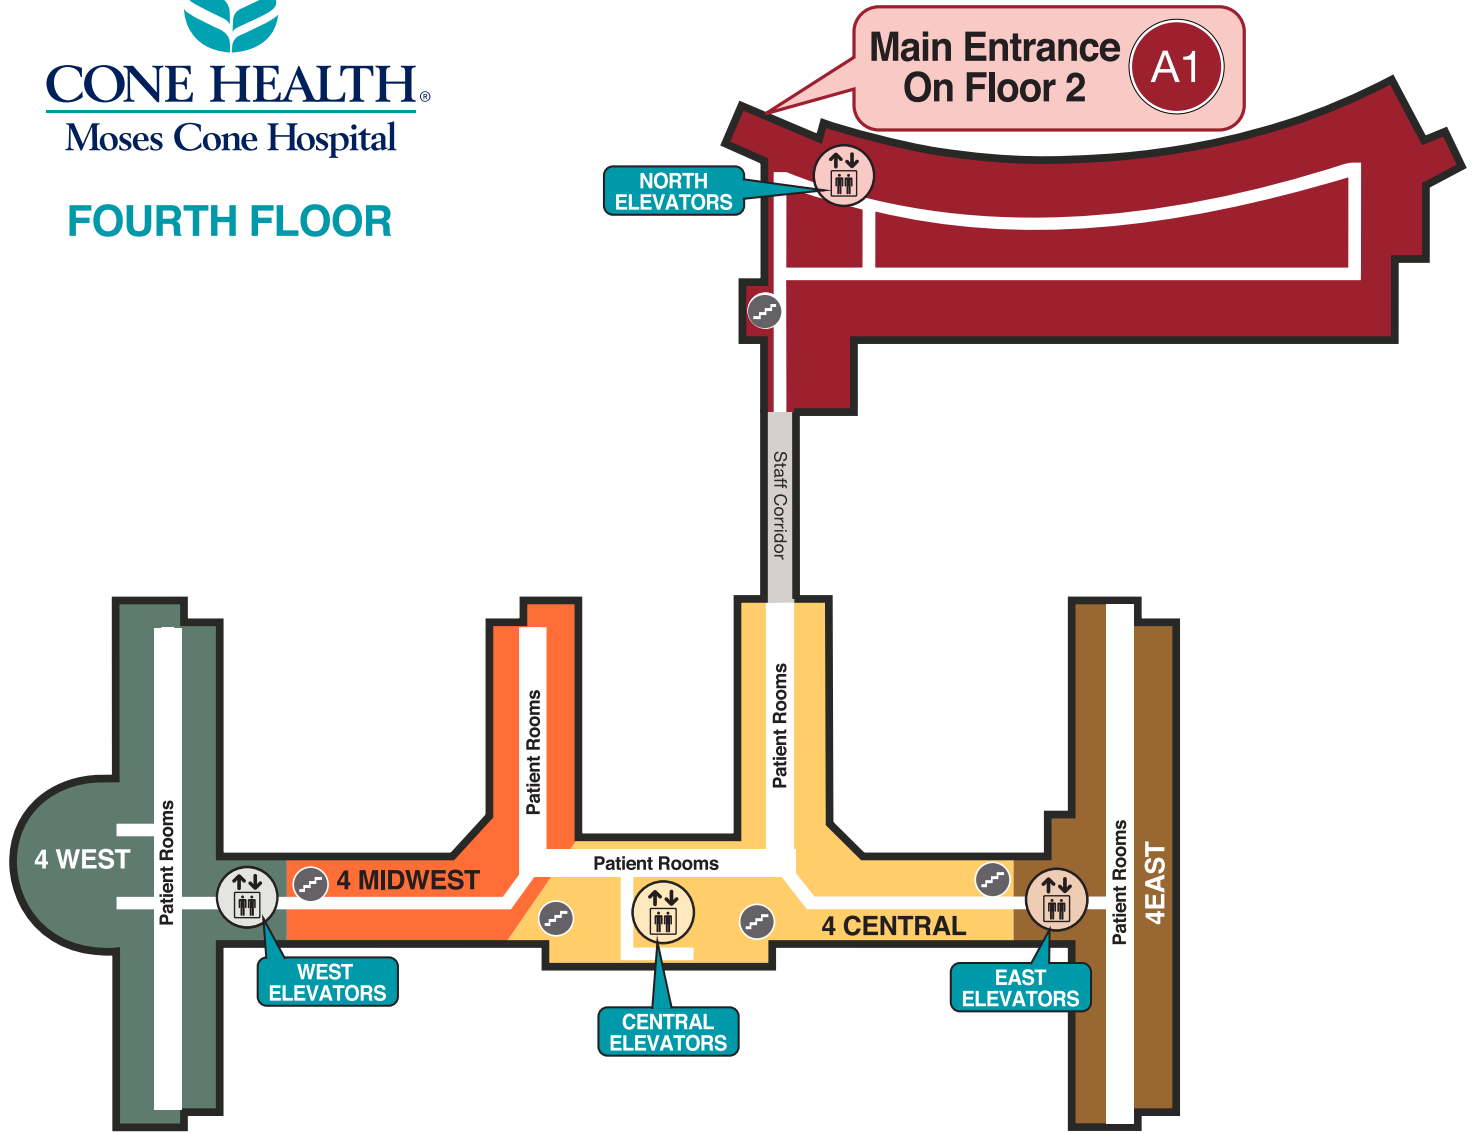

## ZONE MAP

The facility is oriented like the points on the compass. Each direction is its own colored zone. Not all zones appear on each floor.

## ROOM NUMBERS

Room numbers are used to indicate both floor and zone.

**4 E-100**

Floor Zone Room Number

## MAP KEY

- North Elevator
- West Elevator
- Central Elevator
- East Elevator
- Heart Elevator
- Restrooms
- Stairs

You are going to: \_\_\_\_\_

# How To Navigate Around MOSES CONE HOSPITAL