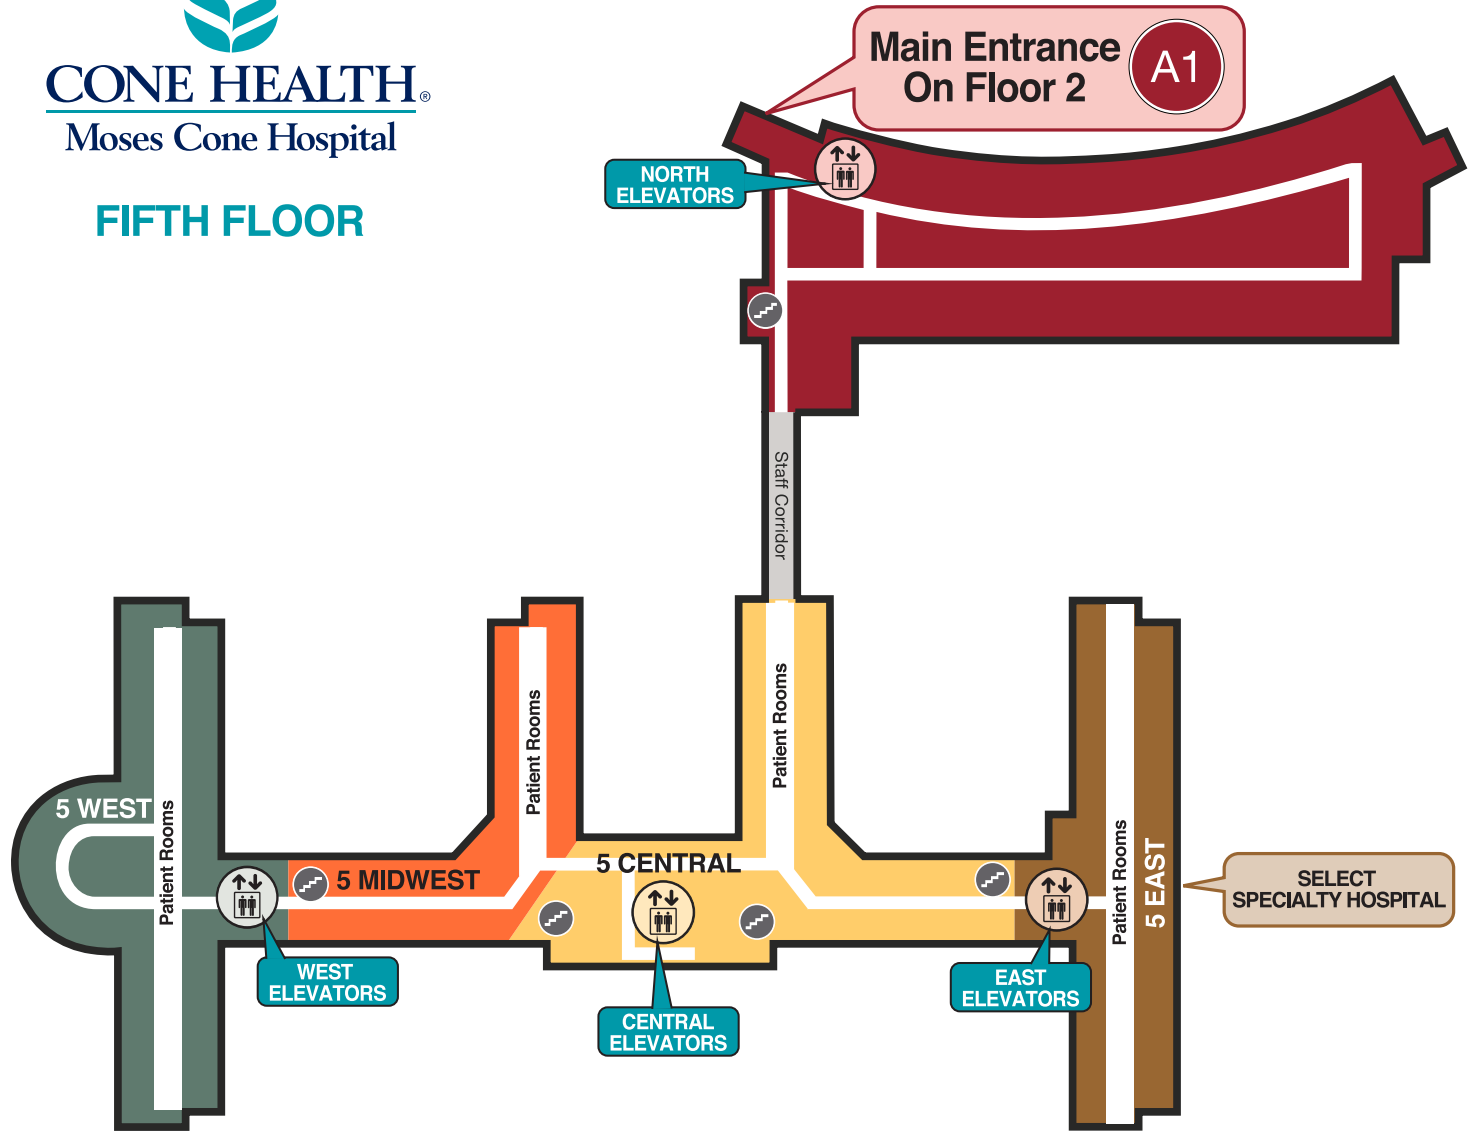

### ZONE MAP

The facility is oriented like the points on the compass. Each direction is its own colored zone. Not all zones appear on each floor.

### ROOM NUMBERS

Room numbers are used to indicate both floor and zone.

**5 E-100**

Floor Zone Room Number

### MAP KEY

- North Elevator
- West Elevator
- Central Elevator
- East Elevator
- Heart Elevator
- Restrooms
- Stairs

AUG14.MKTG.JB

Main Entrance On Floor 2 **A1**

SELECT SPECIALTY HOSPITAL

You are going to: \_\_\_\_\_

# How To Navigate Around MOSES CONE HOSPITAL