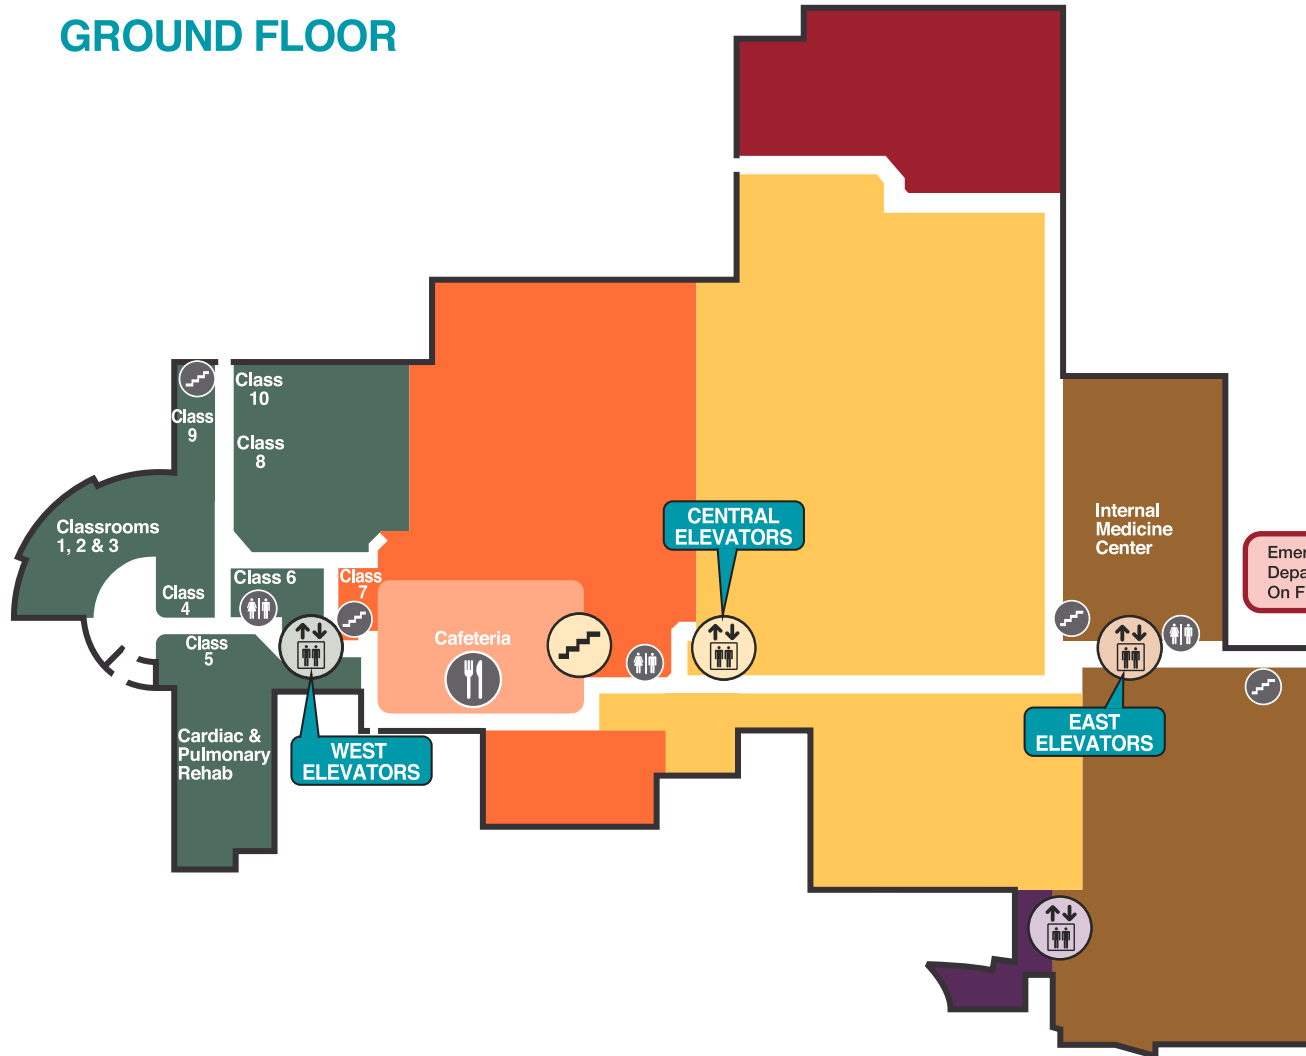

### ZONE MAP

The facility is oriented like the points on the compass. Each direction is its own colored zone. Not all zones appear on each floor.

### ROOM NUMBERS

Room numbers are used to indicate both floor and zone.

**GE-100**

Floor Zone Room Number

### MAP KEY

- North Elevator
- West Elevator
- Central Elevator
- East Elevator
- Heart Elevator
- Restrooms
- Stairs
- Dining

Emergency Department  
On Floor 1 **B1**

You are going to: \_\_\_\_\_

## ZONE MAP

The facility is oriented like the points on the compass. Each direction is its own colored zone. Not all zones appear on each floor.