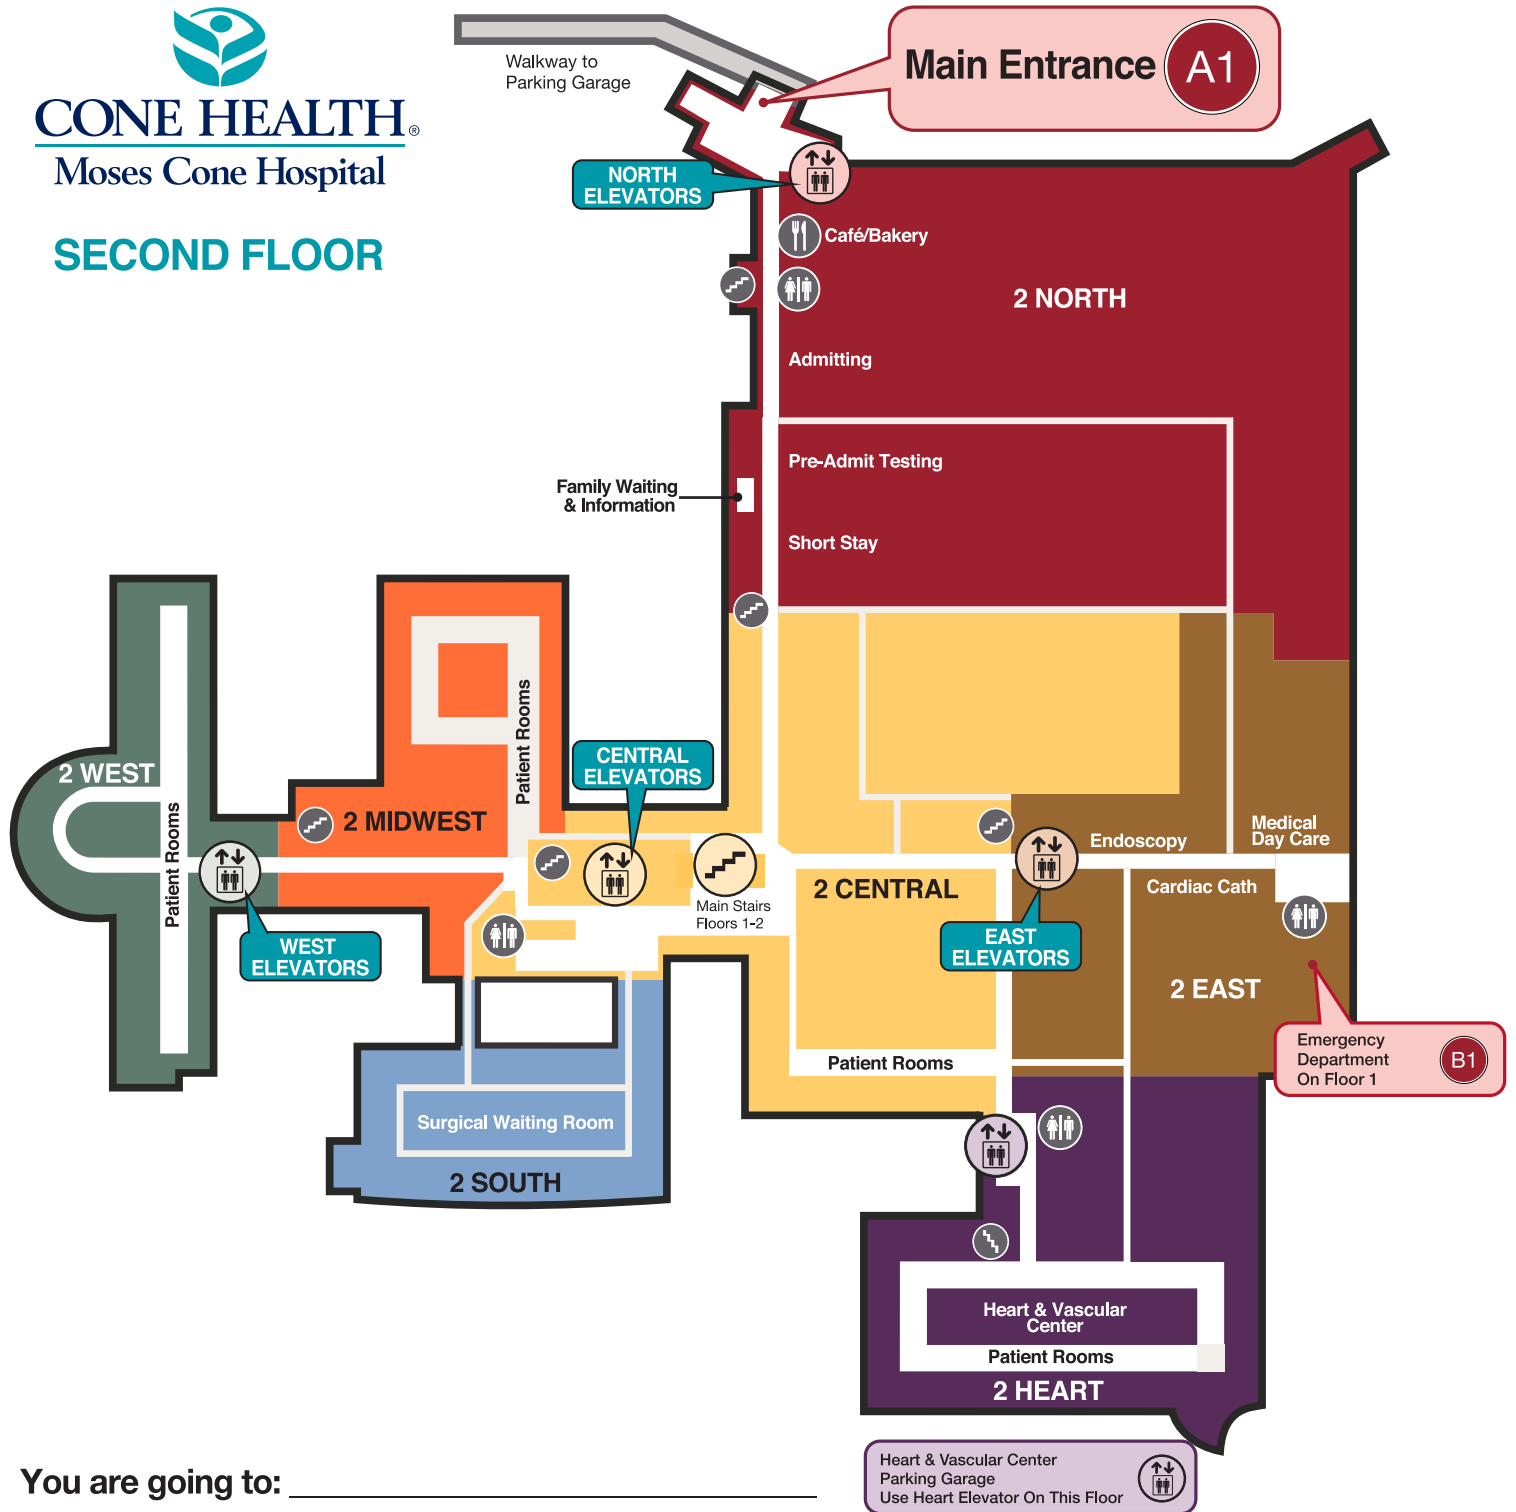

CONE HEALTH

Moses Cone Hospital

SECOND FLOOR