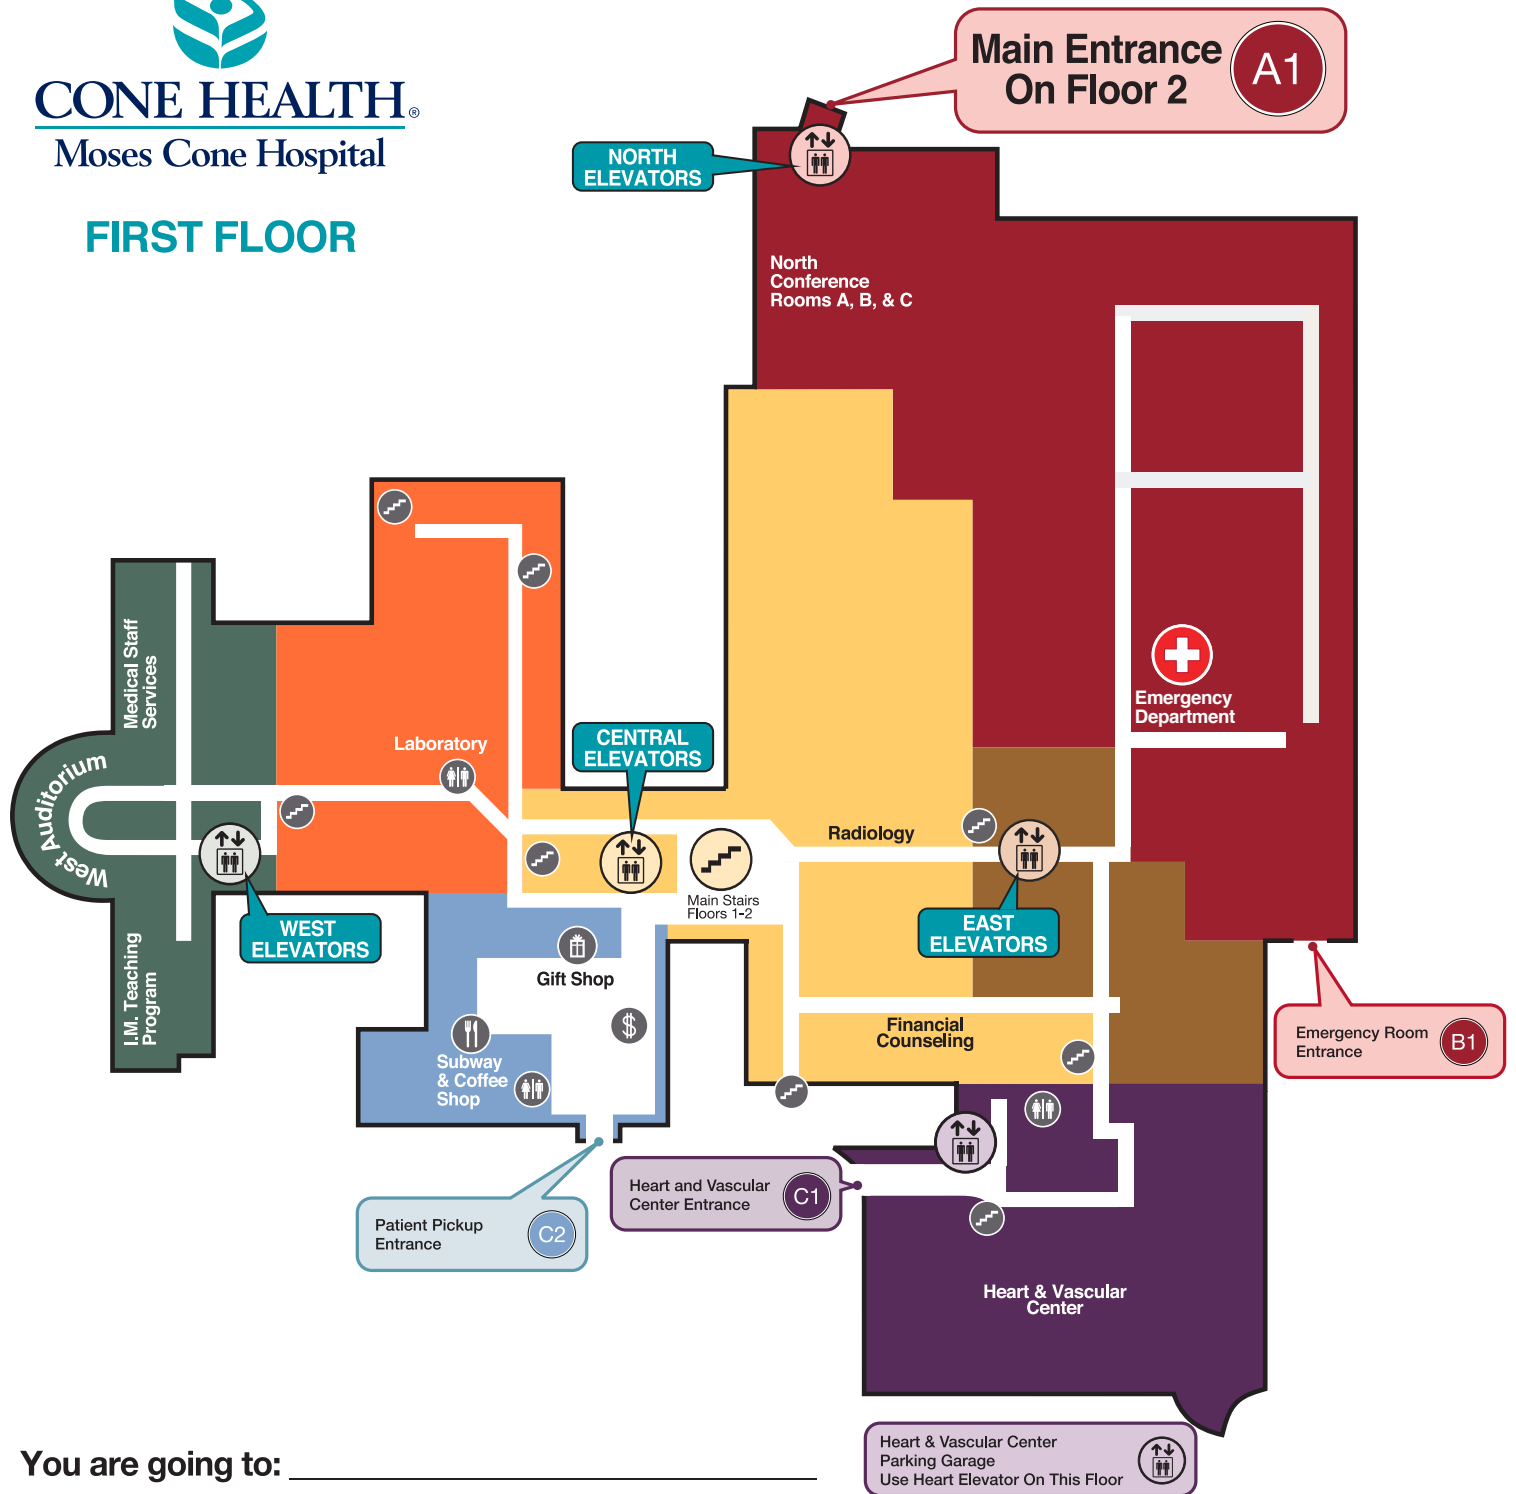

FIRST FLOOR