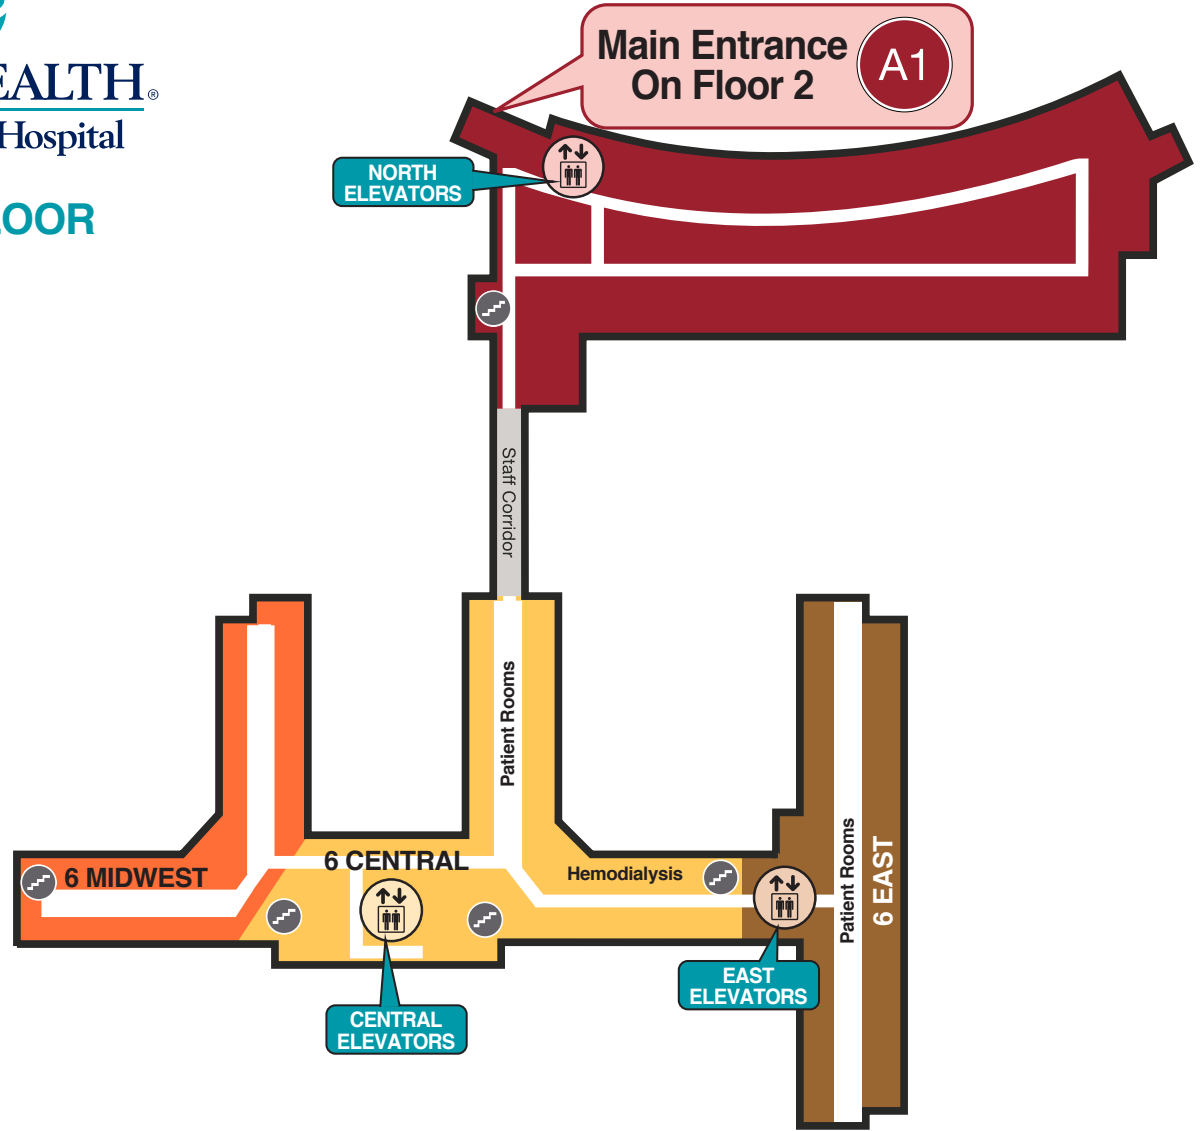

SIXTH FLOOR