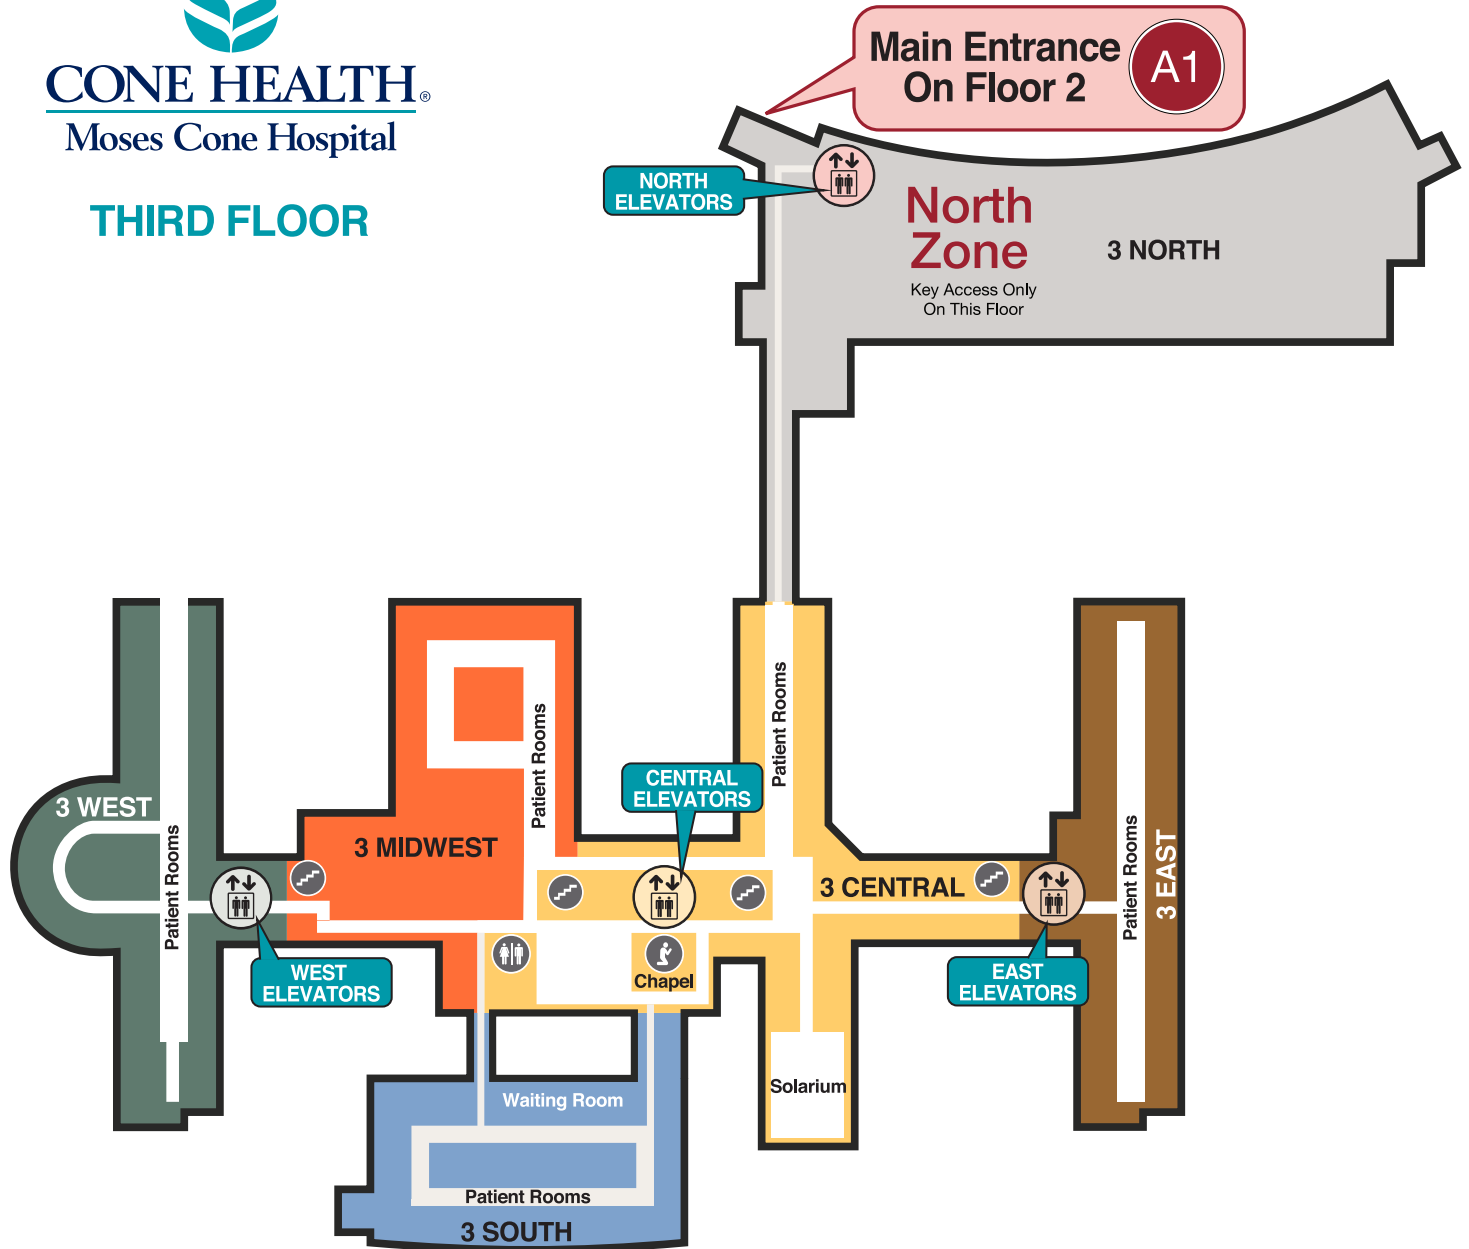

### ZONE MAP

The facility is oriented like the points on the compass. Each direction is its own colored zone. Not all zones appear on each floor.

### MAP KEY

- North Elevator
- West Elevator
- Central Elevator
- East Elevator
- Heart Elevator
- Restrooms
- Stairs
- Chapel

AUG14.MKTG.JB

You are going to: \_\_\_\_\_

# How To Navigate Around MOSES CONE HOSPITAL