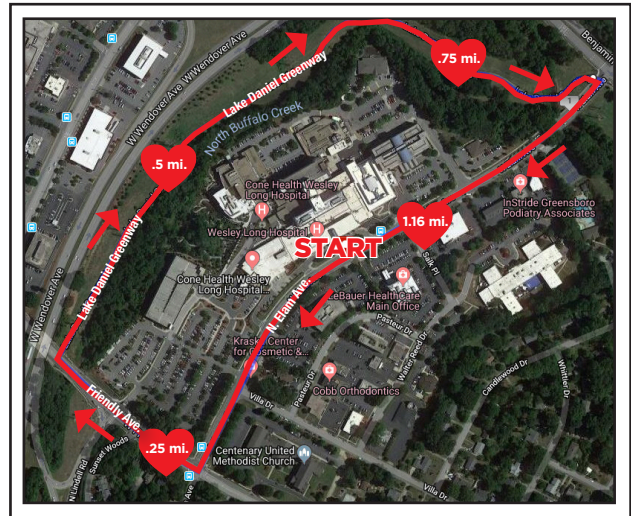

CONE HEALTH®

Walks

Your path to a healthy heart starts here.

WESLEY LONG HOSPITAL

# Heart Smart Trail

One lap equals approximately 1.22 miles.